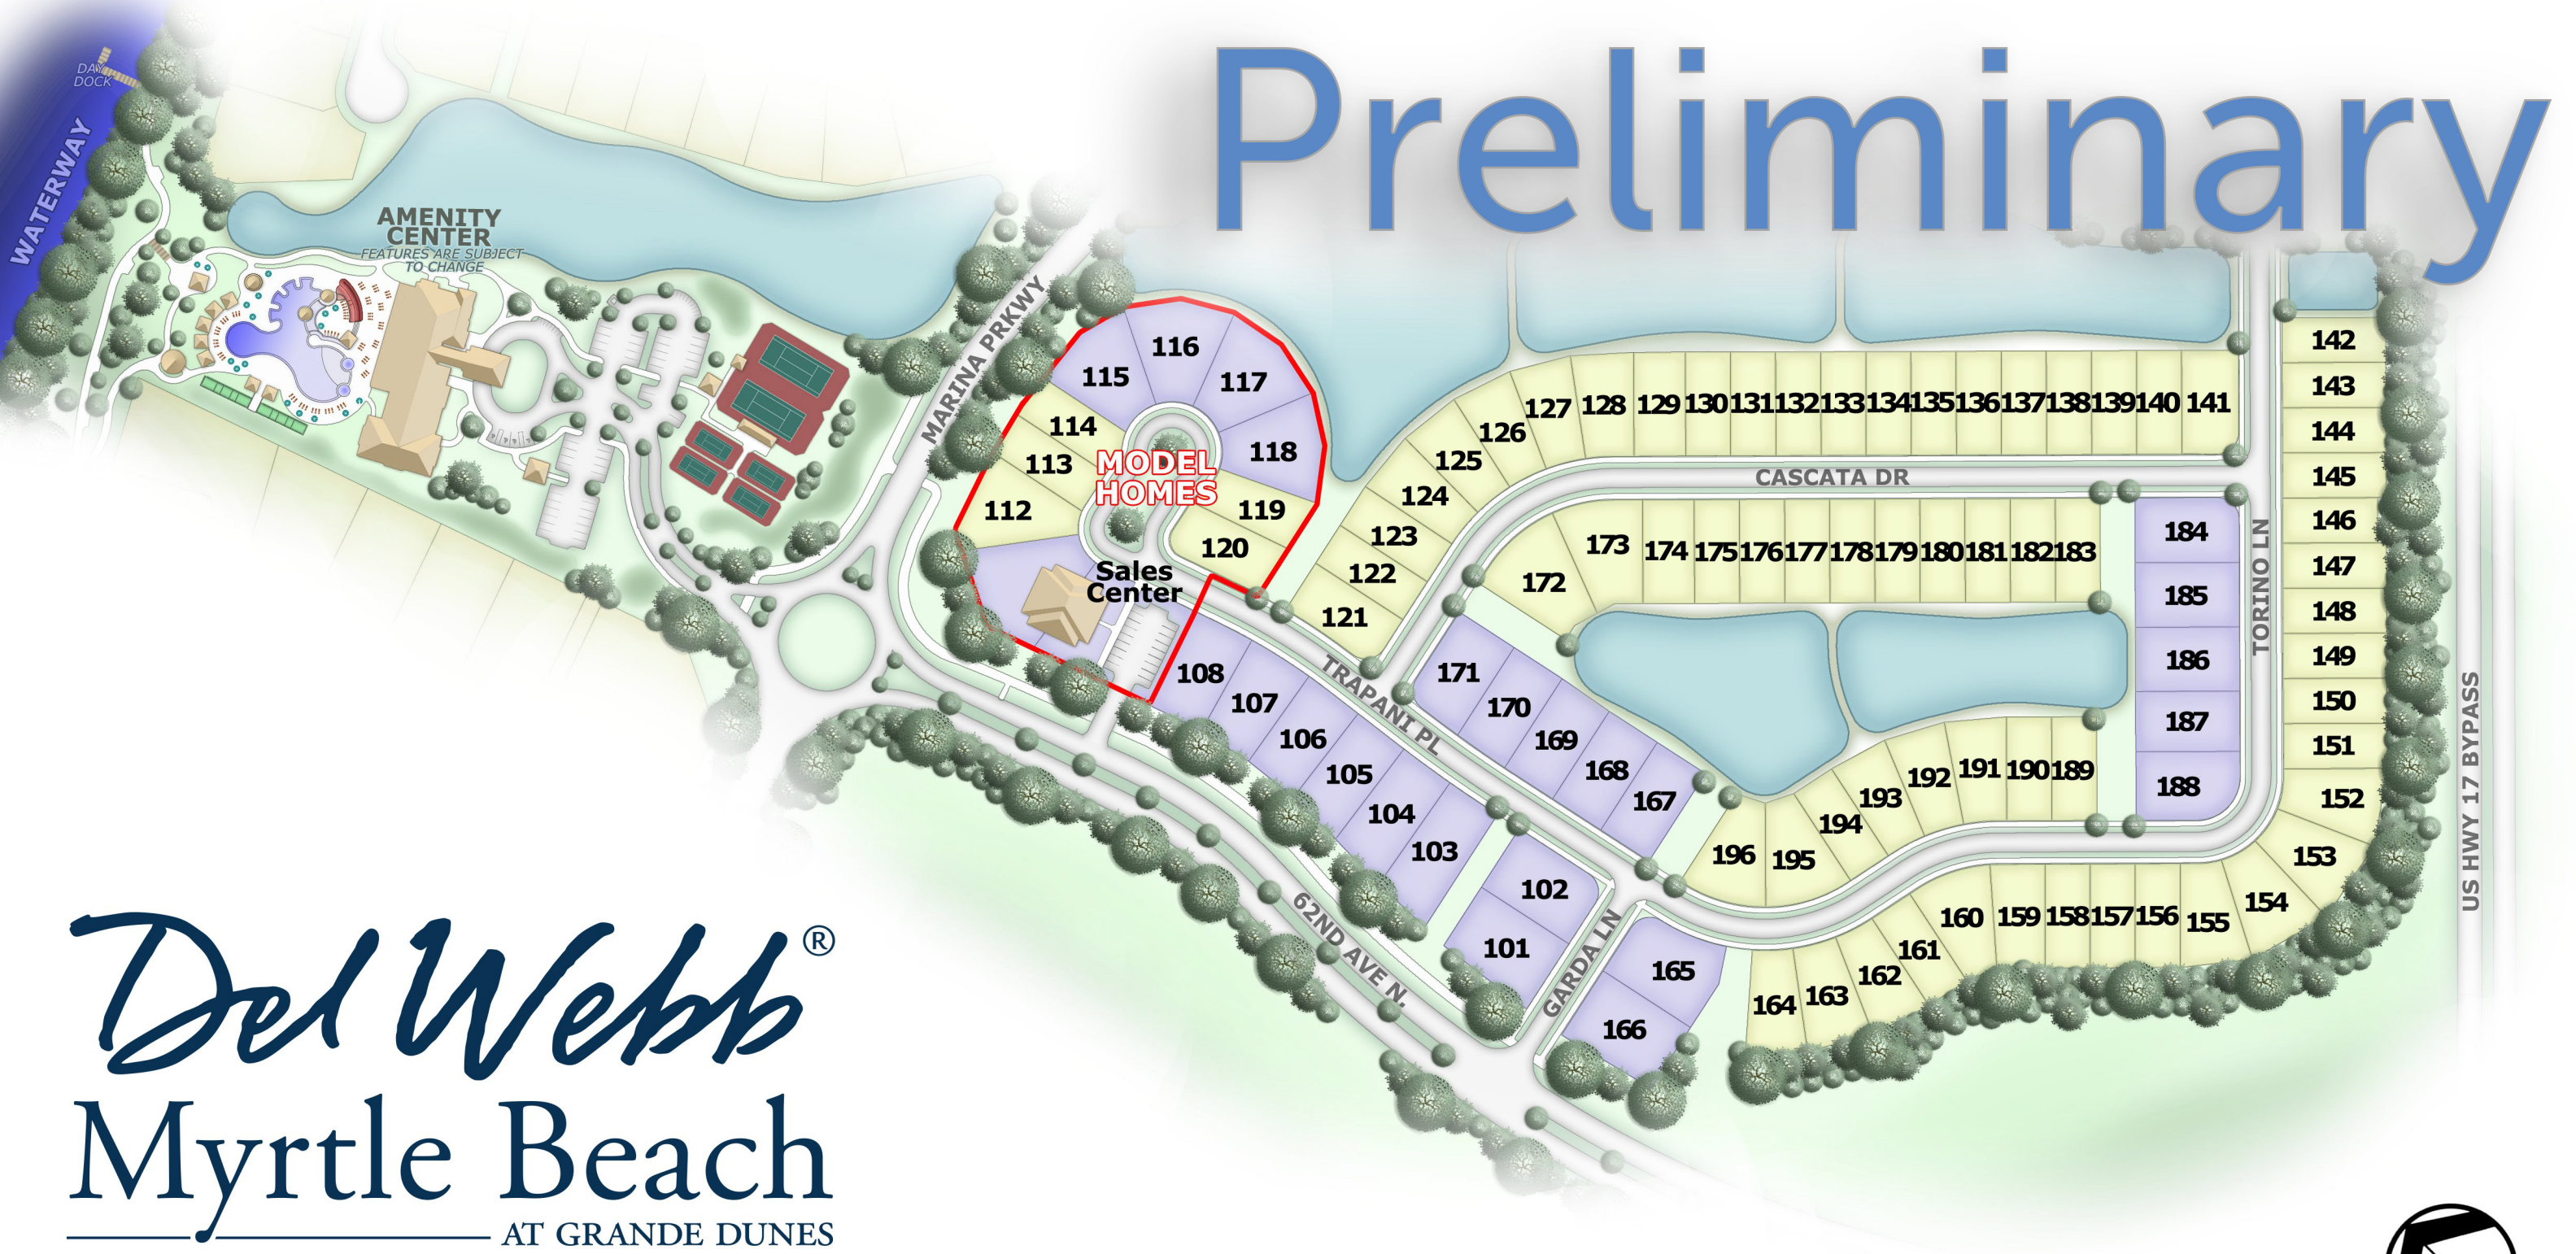

Preliminary

Del Webb® Myrtle Beach AT GRANDE DUNES

Legend
Expedition
Pinnacle

This plan is for conceptual purposes only and subject to change without notice.